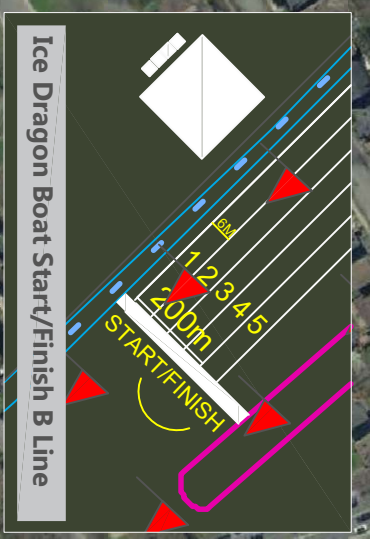

GARLING AVE

Rideau Canal Stakeway Maintenance		10
Entretien de la patinoire de canal Rideau		
Dows Lake Lac Dows		
NCC Site Number Numéro de site CCN	Sheet - Page 10 of/de 11	Scale: Not to Scale
98925		

Lines
Lignes

- End of Skateway / Fin de patinoire
- Snow Median / Médiane de neige

Zones
Zones

- Winterville Zone / Zones de Bal de neige
- Off ice SNIC / Zone de déneigement hors glace
- Parking
- Stationement
- Snow Clearing Limits / Limites de déneigement
- Snow Dump / Dépot à neige

Notes
Notes

- Track width is not to scale. True distance is 6m per lane.
- Track length is to scale & is 250m from start to finish.

Ice Dragon Boat Festival