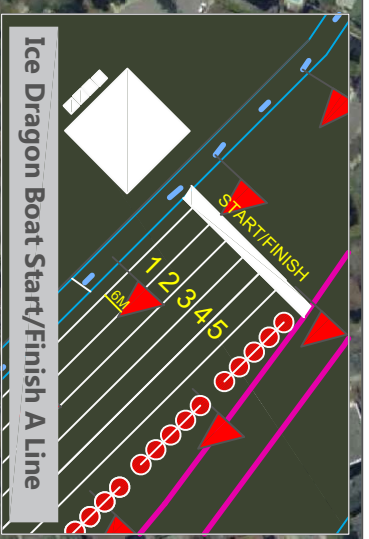

GARLING AVE

Rideau Canal Stakeway Maintenance		10
Entretien de la patinoire de canal Rideau		
Dows Lake Lac Dows		
NCC Site Number Numéro de site CCN	Sheet - Page 10 of/de 11	Scale: Not to Scale
98925		

Lines
Lignes

- End of Skateway / Fin de patinoire
- Snow Median / Médiane de neige

Zones
Zones

- Winterville Zone / Zones de Bal de neige
- Off ice SNIC / Zone de déneigement hors glace
- Parking
- Stationement
- Snow Clearing Limits / Limites de déneigement
- Snow Dump / Dépot à neige

Notes
Notes

- Track width is not to scale. True distance is 6m per lane.
- Track length is to scale & is 250m from start to finish.

Ice Dragon Boat Festival